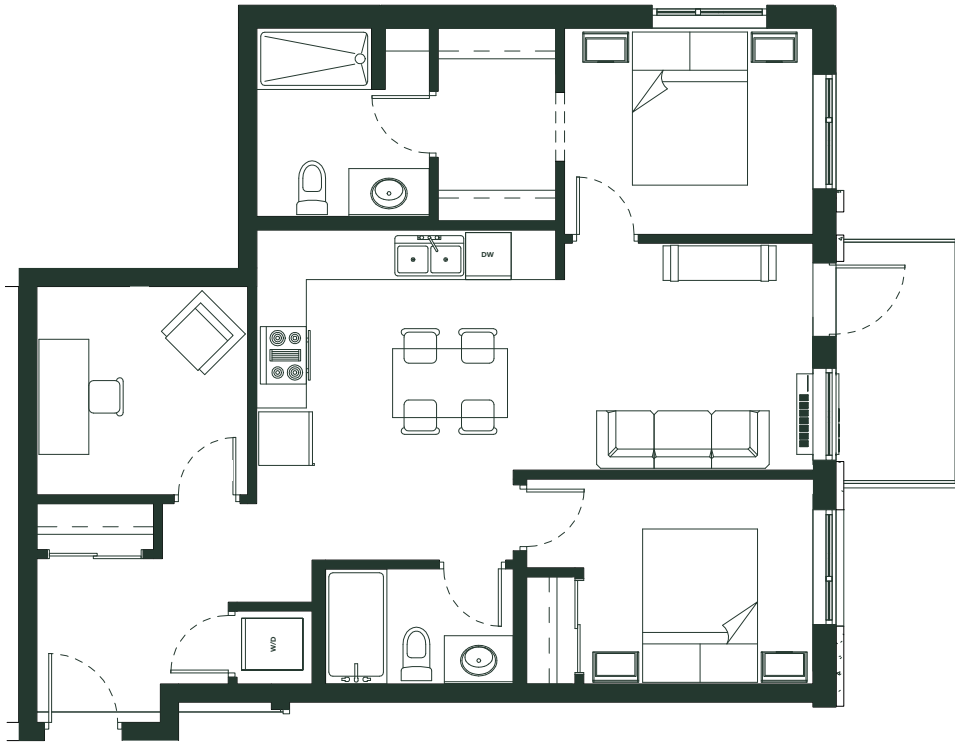

Violet

2.5 bedroom, 2 bathroom, 980 SqFt

Century Gardens

AT CENTURY PARK

Disclaimer: In the interest of product improvement and maintaining the high standard of these homes, the developer reserves the right to make modifications and changes to plans, specifications, and features. Sizes and dimensions are approximate and may vary with actual survey. E&OE