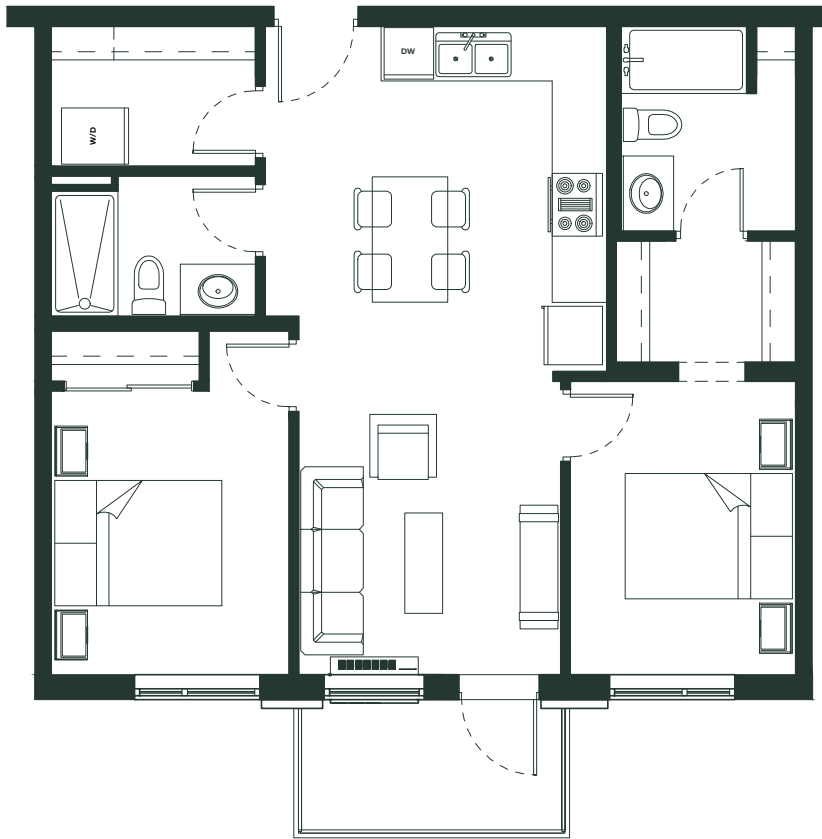

# Tulip

2 bedroom, 2 bathroom, 842 SqFt

Century Gardens

AT CENTURY PARK

**Disclaimer:** In the interest of product improvement and maintaining the high standard of these homes, the developer reserves the right to make modifications and changes to plans, specifications, and features. Sizes and dimensions are approximate and may vary with actual survey. E&OE