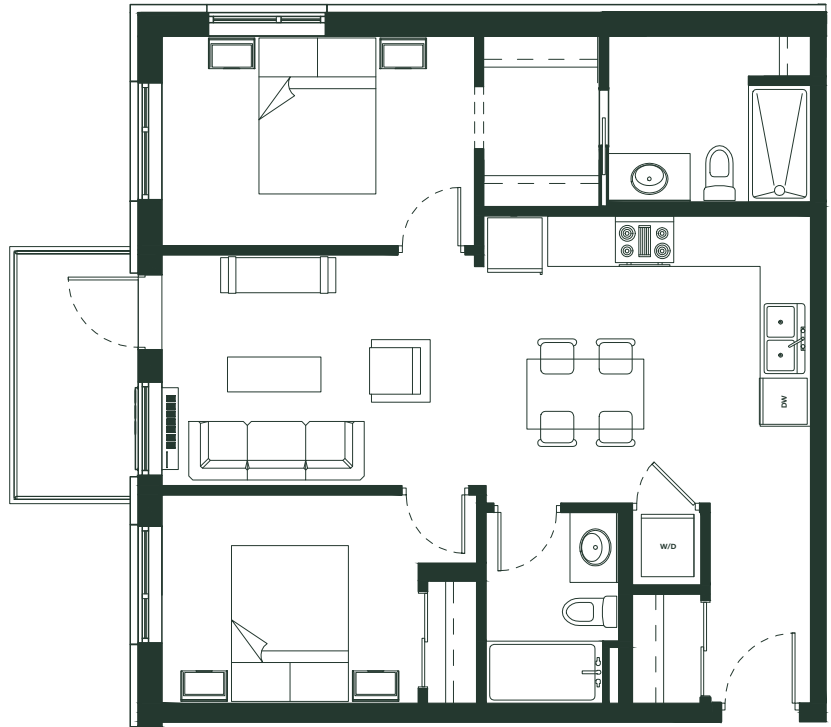

Rose

2 bedroom, 2 bathroom, 879 SqFt

Floor 1

Floor 2 - 7

Century Gardens

AT CENTURY PARK

Disclaimer: In the interest of product improvement and maintaining the high standard of these homes, the developer reserves the right to make modifications and changes to plans, specifications, and features. Sizes and dimensions are approximate and may vary with actual survey. E&OE