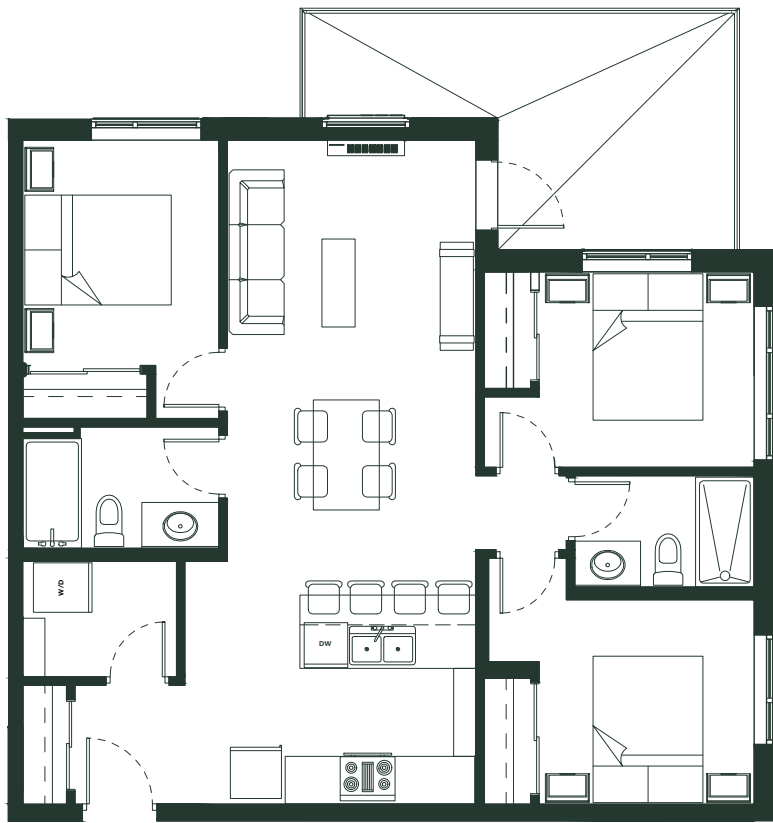

Orchid

3 bedroom, 2 bathroom, 1025 SqFt

Floor 1

Floor 2 – 7

Century Gardens

AT CENTURY PARK

Disclaimer: In the interest of product improvement and maintaining the high standard of these homes, the developer reserves the right to make modifications and changes to plans, specifications, and features. Sizes and dimensions are approximate and may vary with actual survey. E&OE