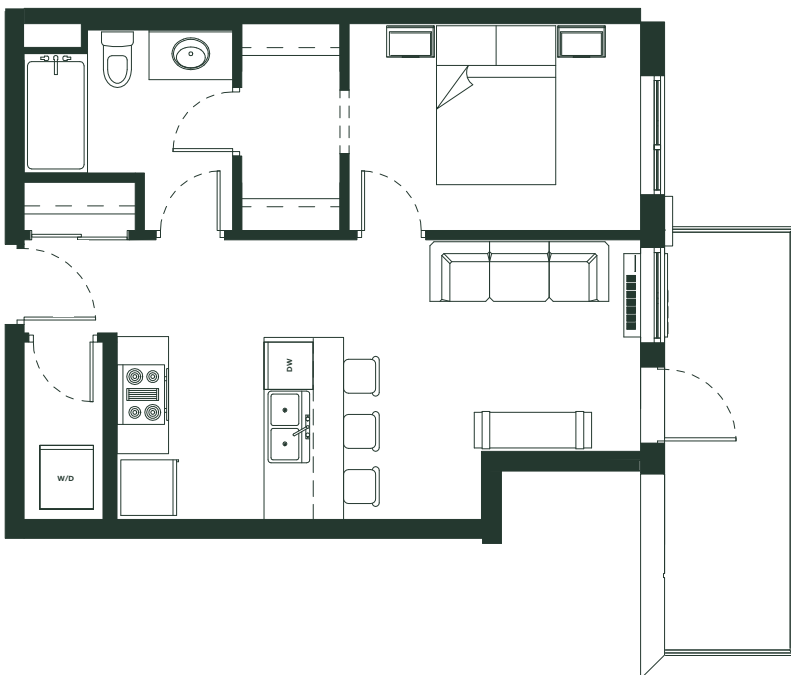

Daisy

1 bedroom, 1 bathroom, 583 SqFt

Century Gardens

AT CENTURY PARK

Disclaimer: In the interest of product improvement and maintaining the high standard of these homes, the developer reserves the right to make modifications and changes to plans, specifications, and features. Sizes and dimensions are approximate and may vary with actual survey. E&OE